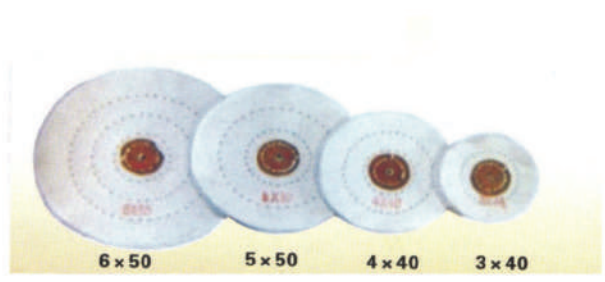

Wiros Flat Brush

White Nylon Wiros Flat Brush

White Cotton

Simple Articulator

Aluminium Dupliating Flasks

Saw For Dental

Long and Shor Saw Blade

Tooth Hanging Ornament