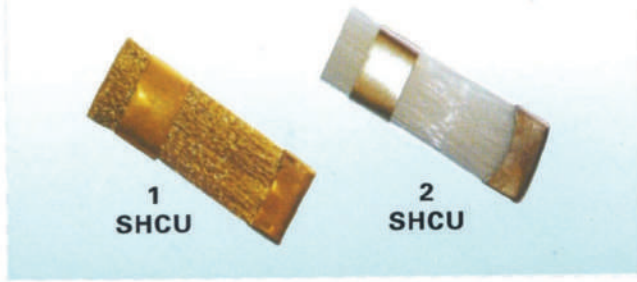

Wiros Flat Brush

White Nylon Wiros Flat Brush

White Cotton

Simple Articulator

Aluminium Dupliating Flasks

Saw For Dental

Long and Shor Saw Blade

Tooth Hanging Ornament

Vacuum Former

Double-Pen Electric Wax Knife

SB01XL

SB01S SB01SS

Powerful Dental Vibrator