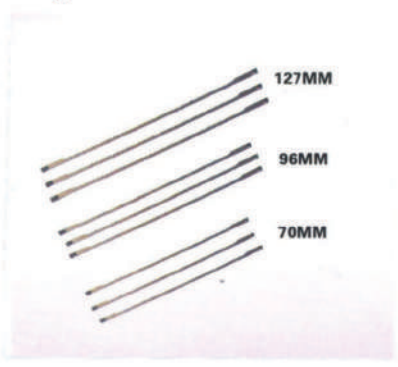

Wiros Flat Brush

White Nylon Wiros Flat Brush

White Cotton

Simple Articulator

Aluminium Dupliating Flasks

Saw For Dental

Long and Shor Saw Blade

Tooth Hanging Ornament