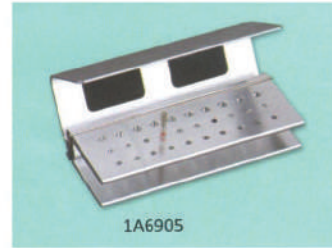

Order No. DC101