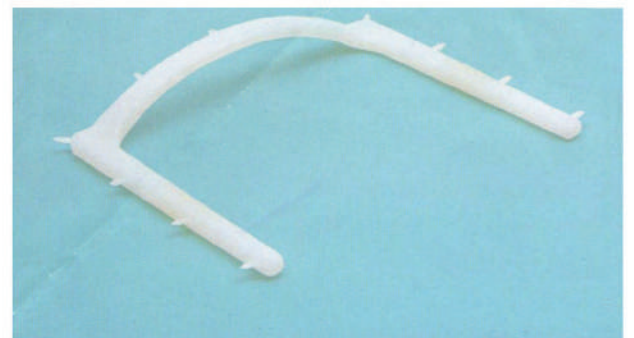

**COLOR ALUMINIUM BUR BLOCK**

- Keep burs tidy all the way from tray set-up to final sterilization
- Hinged lid snaps into place and keeps burs secure during ultrasonic cleaning and autoclaving
- Fully autoclavable (135 °C) aluminum construction

- Give you nice looking models without the hassle and mess of model trimming
- Glossy inner surface makes model separation easy and speeds clean-up
- Built-in lingual contoured edge with gap for tray handle clearance
- Thicker walls maintain their shape during vibration
- Packing: 6 pcs / box, 30 boxes / case

**Order No. DC106**

**Order No. DC101**

**BUR BLOCKS**

**Order No. DC103**

**PLASTIC RUBBER DAM FRAME**

**Order No. DC105**

**GLASS DAPPEN DISHES**

Highly durable  
Made of high quality glass