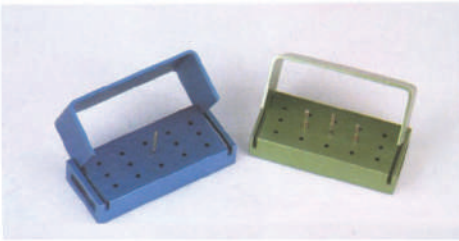

**COLOR ALUMINIUM BUR BLOCK**

- Keep burs tidy all the way from tray set-up to final sterilization
- Hinged lid snaps into place and keeps burs secure during ultrasonic cleaning and autoclaving
- Fully autoclavable (135 °C) aluminum construction

**Order No. DC100**

**MIXING BOWLS**

Packing: 1 pc / bag, 100 bags / case

**Order No. DC102**

**SPATULA**

- Multi colors available
- Special design, comfort to use

**Order No. DC104**

**ORTHO STUDY MODEL FORMER**

- Give you nice looking models without the hassle and mess of model trimming
- Glossy inner surface makes model separation easy and speeds clean-up
- Built-in lingual contoured edge with gap for tray handle clearance
- Thicker walls maintain their shape during vibration
- Packing: 6 pcs / box, 30 boxes / case