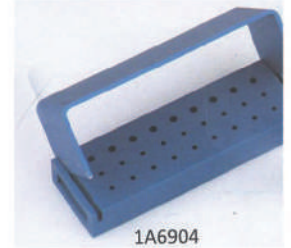

Order No. DC101