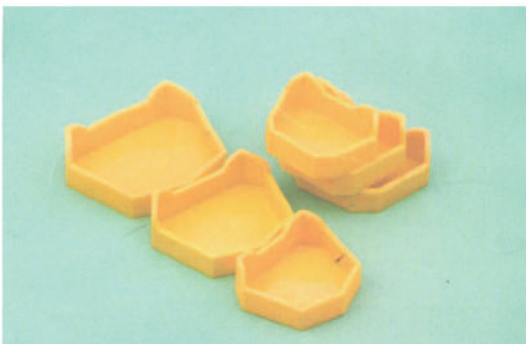

**COLOR ALUMINIUM BUR BLOCK**

- Keep burs tidy all the way from tray set-up to final sterilization
- Hinged lid snaps into place and keeps burs secure during ultrasonic cleaning and autoclaving
- Fully autoclavable (135 °C) aluminum construction

**Order No. DC100**

**MIXING BOWLS**

Packing: 1 pc / bag, 100 bags / case

**Order No. DC102**

**SPATULA**

- Multi colors available
- Special design, comfort to use

**Order No. DC104**

**ORTHO STUDY MODEL FORMER**

- Give you nice looking models without the hassle and mess of model trimming
- Glossy inner surface makes model separation easy and speeds clean-up
- Built-in lingual contoured edge with gap for tray handle clearance
- Thicker walls maintain their shape during vibration
- Packing: 6 pcs / box, 30 boxes / case