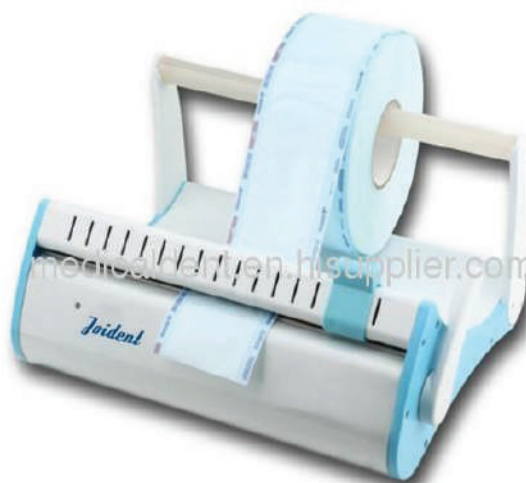

SEALING MACHINE

Order No. EA1023

Order No. EA1024

Woodpecker - Apex Locator - Order No. EA1025

- Equipped with clear bright LCD, clear image and different color indicate the trajectory of the file clearly.
- Based on advanced multiple frequency network impedance measurement technology and automatic calibrating ensures the measurements are accurate.
- Autoclavable , file clip, file hook, file probe. Avoiding cross infection effectively.
- The battery is rechargeable, don't need replace the battery repeatedly.