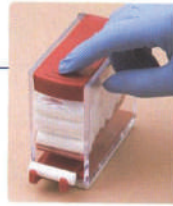

1A0040

Press Type (Plastic)