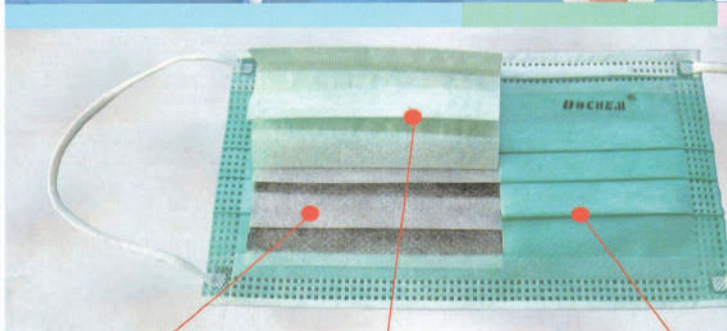

1A0043-46: 1 pc / box, 30 box / case

1A0040

Press Type (Plastic)

1A0041

Drawer Type (Plastic)

1A0042

Press Type (Stainless Steel)

TOPSAFE EARLOOP FACE MASK

LAB GOWNS (40G/M²)

(Premier Quality)

- Protects against cross-contamination
- Non-woven, increased breathability
- Fluid resistant, non-irritating, soft knit collars, cuff

INNER LAYER

- Soft, special designed material to reduce skin irritation and allergic reactions
- All days comfort provided