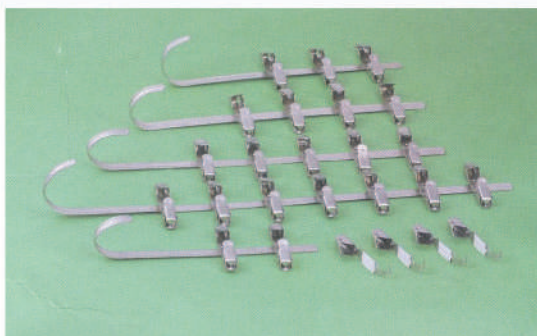

FILM HOLDERS (METAL)