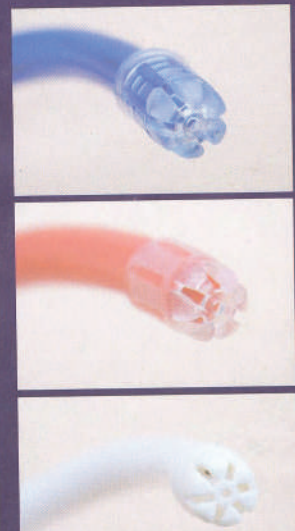

SALIVA EJECTOR

Easy to use with non-rusting alloy wire (brass coated), easily forms into desired configuration
 Comfortable soft, round, pliable tip
 Non-removable bonded tip
 Holds shape after bending, clear image
 Packing: 100 pcs / bag, 10 bags / case

Description

- Clear tube with blue tip
- Clear tube with clear tip
- White tube with white tip
- Blue tube with clear tip
- Green tube with clear tip
- Pink tube with clear tip
- Clear tube with green tip
- Clear tube with white tip
- White tube with green tip
- White tube with blue tip