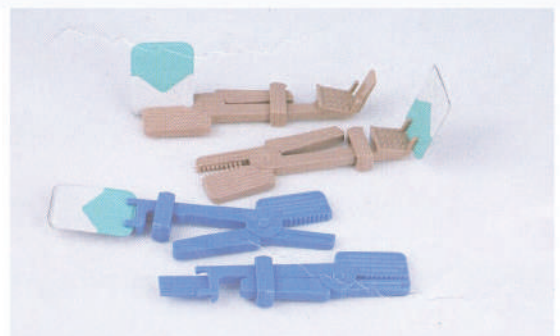

X-RAY FILM HOLDERS